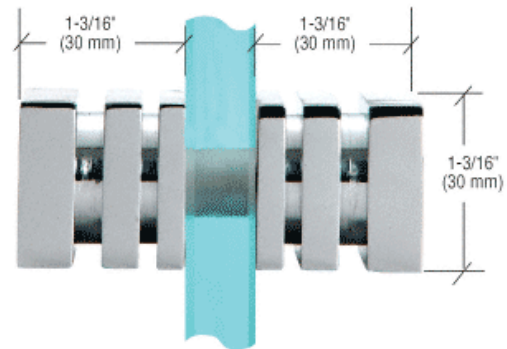

# Apex Glass and Mirror

*Workmanship You Can Trust*

Tel: 905 428 2537 · Fax: 905 428 6213 · Email: info@apexglasson.ca · www.apexglasson.ca

SDK106

SDK160

SDK075